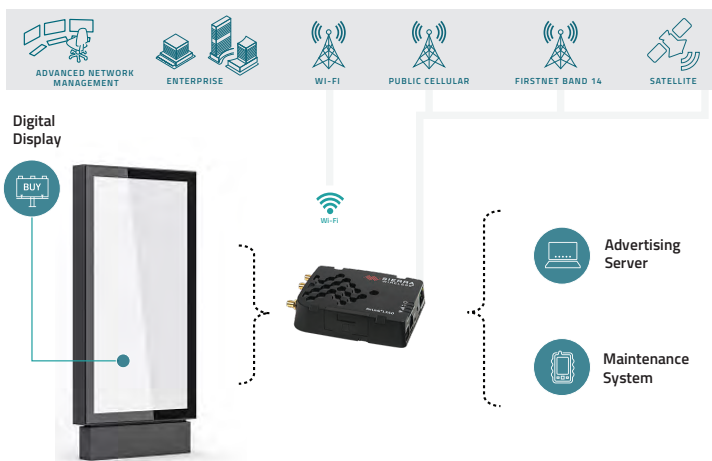

LX40 Product Description

The AirLink® LX40 is a compact LTE router offering “out-of-the box” LTE and Wi-Fi connectivity that is simple to install. The LX40 supports security, digital signage and IoT applications in fixed, protected environments.

LX40 LTE

Cat 4 LTE router capable of 150 Mbps downlink and 50 Mbps uplink speeds.

LX40 LTE-M/NB-IOT

LPWA (Low-Power Wide Area) variant for applications where low data rates, enhanced cellular coverage and global deployment is required.

Ideal Applications

IoT and enterprise applications including:

- Surveillance cameras
- Digital signage
- POS terminals
- Smart lockers
- Small business connectivity
- Distance learning

LX40 APPLICATION EXAMPLES