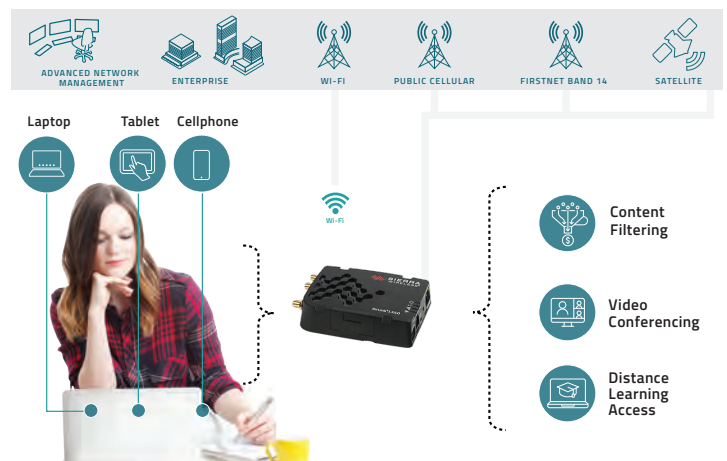

CONNECTED DISTANCE LEARNING